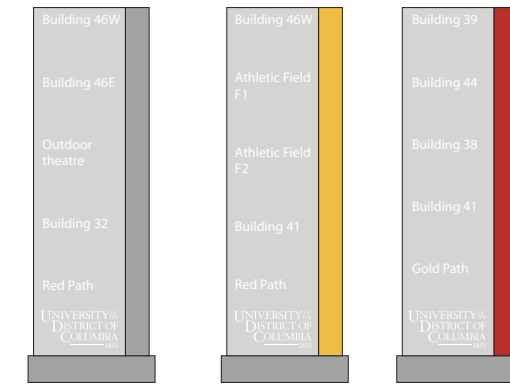

EXHIBIT 8.5B CAMPUS WAYFINDING SIGNAGE

* Illustrations and graphics are conceptual and do not represent actual design intentions.

Sign A : UDC Campus sign

Sign B : UDC Campus street signage

Sign C : Campus map

Sign D : Campus wayfinding paths

EXHIBIT 8.6 PROPOSED CAMPUS SITE MATERIALS

SEATING

LIGHTING

PAVERS

FURNISHING